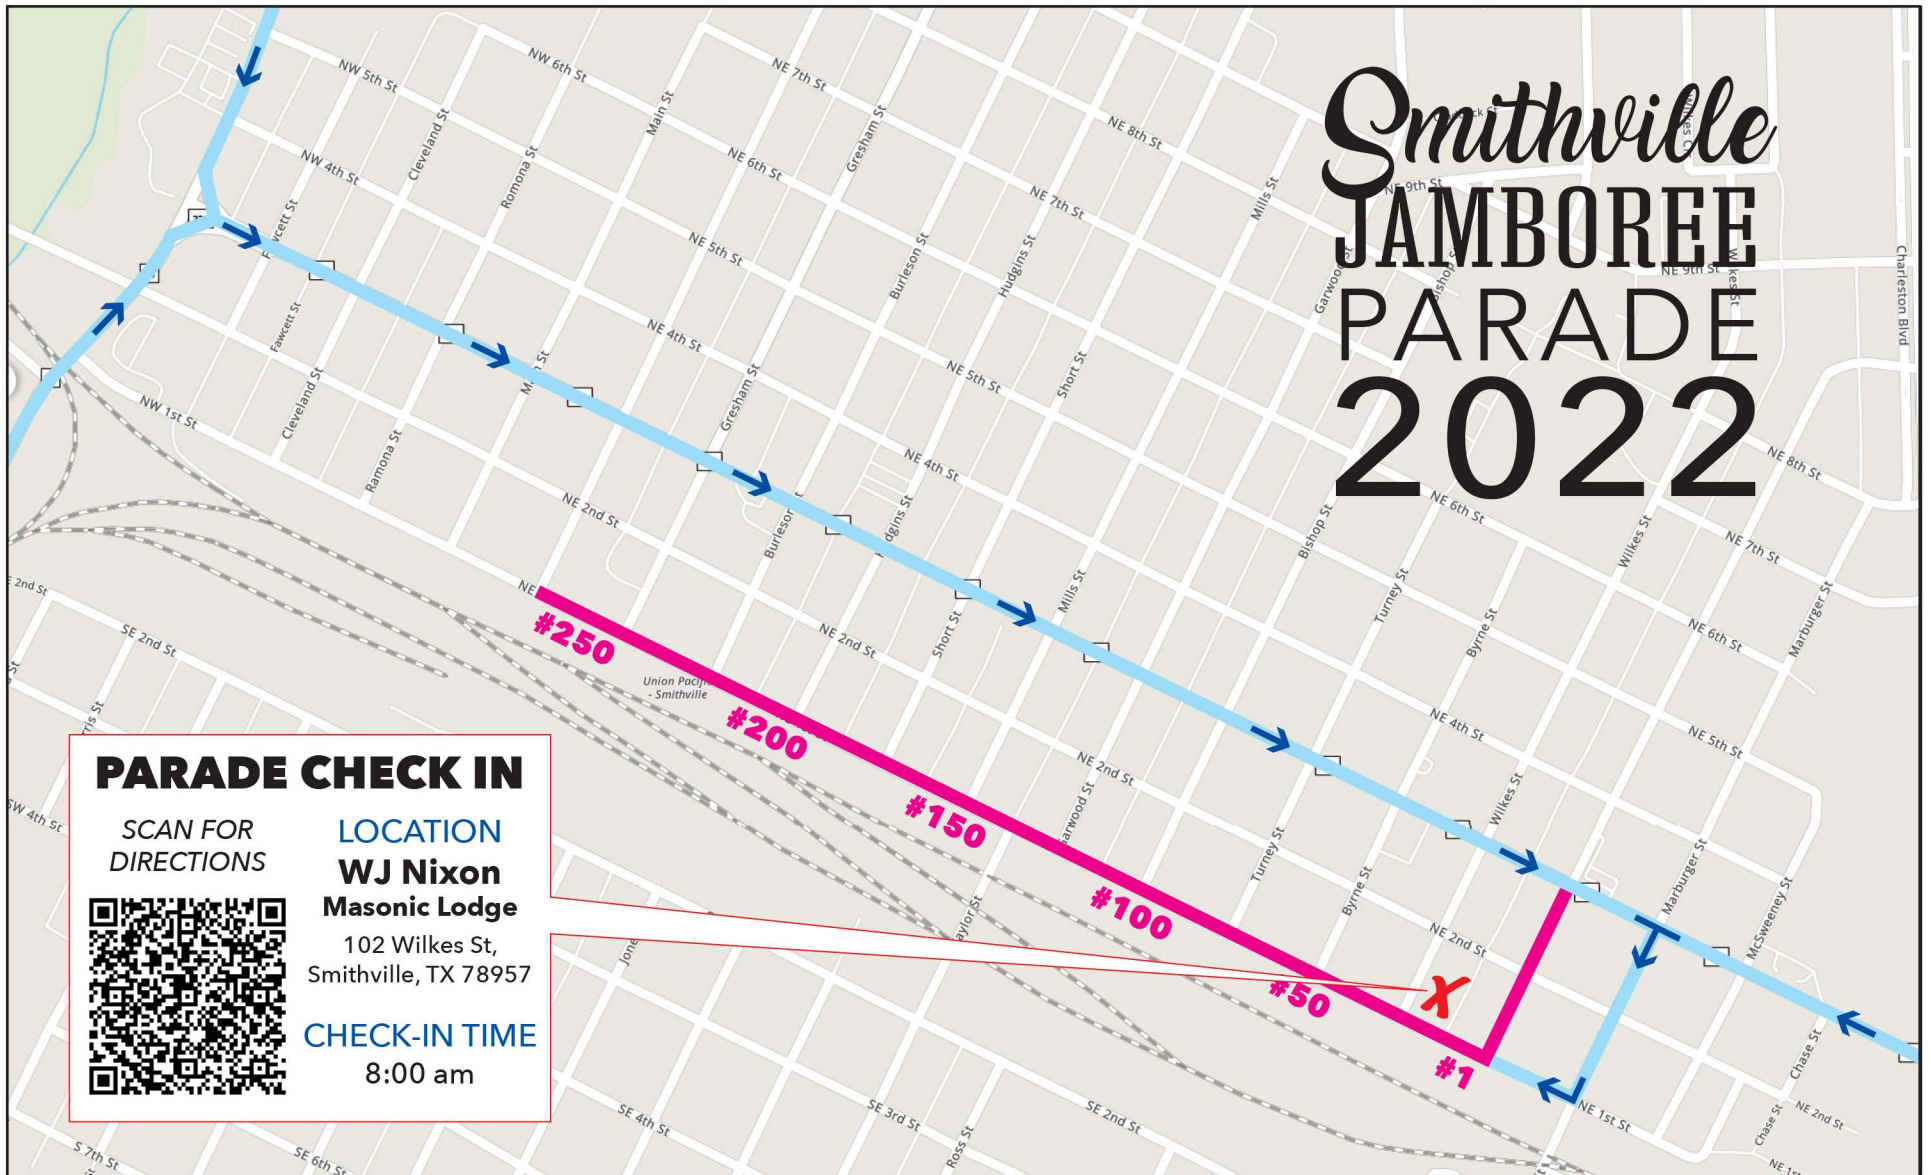

Smithville JAMBOREE PARADE 2022

PARADE CHECK IN

SCAN FOR
DIRECTIONS

LOCATION

**WJ Nixon
Masonic Lodge**
102 Wilkes St,
Smithville, TX 78957

CHECK-IN TIME

8:00 am

- ➔ FOLLOW THE ARROWS TO CHECK-IN
- ✗ CHECK-IN/REGISTRATION: Starts 8:00 am (102 Wilkes St.)
 - JUDGING WILL BEGIN: 10:30 am - 12:00 pm
 - PARADE STARTS: 1:30 pm
 - THEME: **"Welcome Back 2022"!**

SCAN FOR PARADE
INFORMATION

PARADE WRANGLERS WEARING YELLOW VESTS CAN ANSWER YOUR QUESTIONS